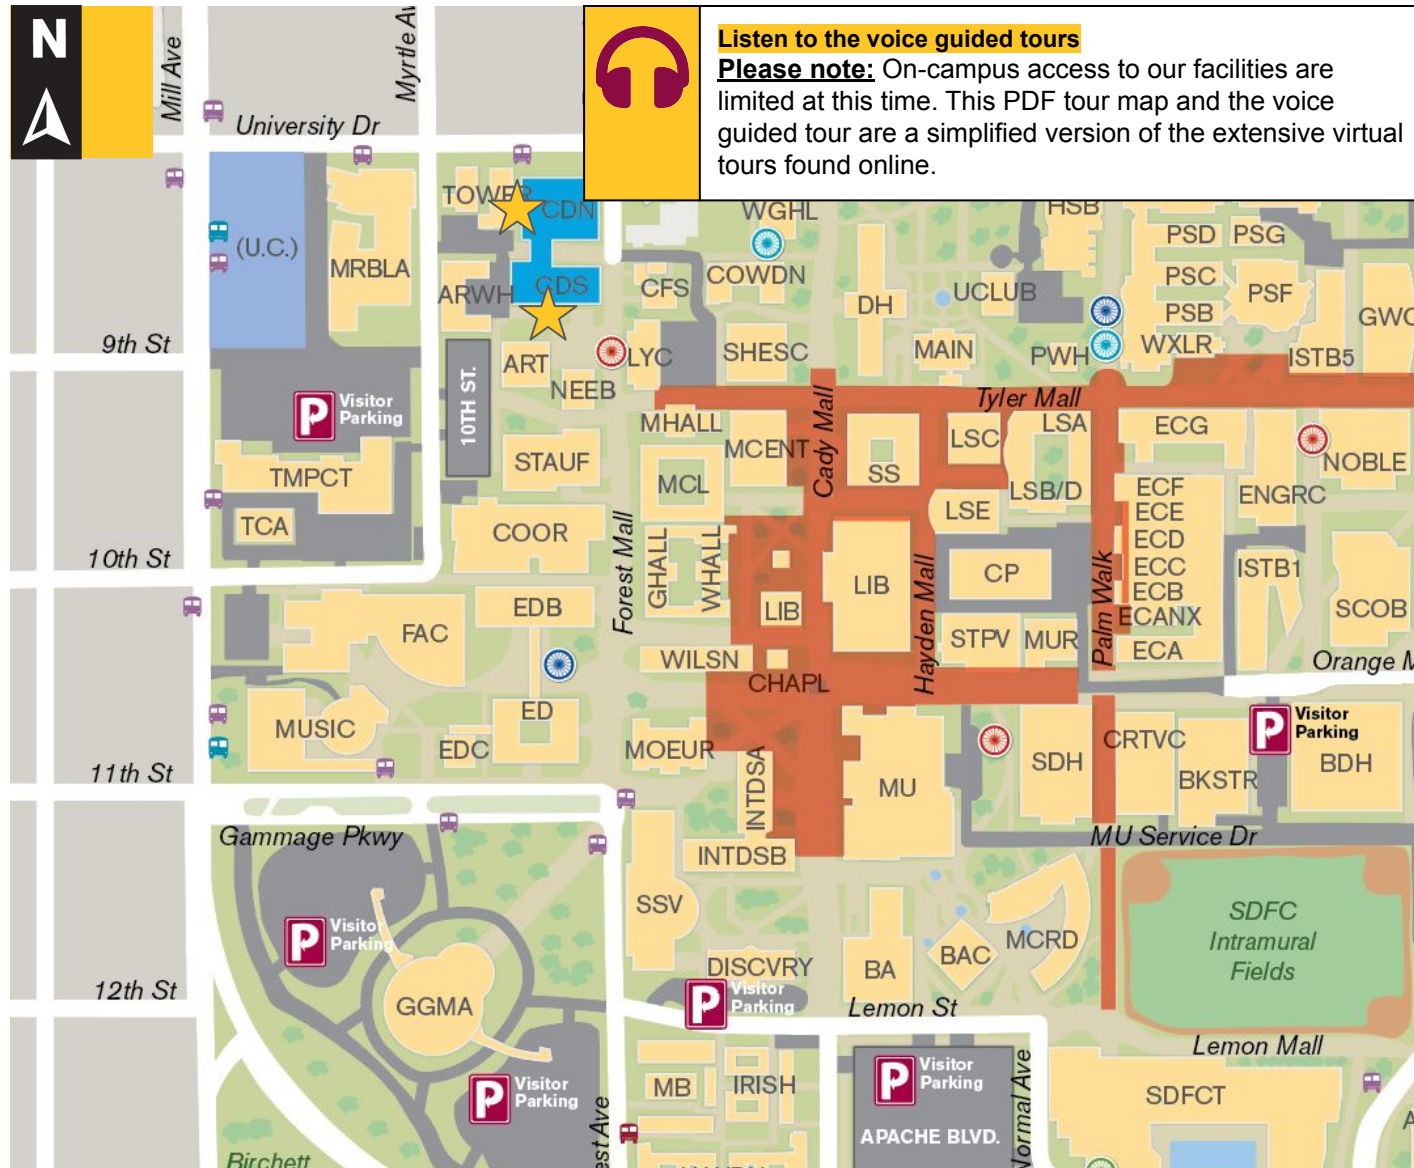

ASU Tempe Campus

The Design School

On the map: The school's buildings are marked with a star.

- CDN** Design North building
- **First Floor:** Administrative Office (CDN162) | Charlie's Café | Design Library
 - **Basement:** Red Square | Prototype/ Modeling Shop (CDN 53)
 - **Second Floor:** Print Lab (CDN 255) | Terrace Gallery | Upper Division Studios | Bridge (2nd floor, connects CDN and CDS)

- CDS** Design South building
- **Second Floor:** Lower Division Studios (2nd floor) | Tall Hall (2nd Floor)
 - **Basement:** Digital Lab (CDN 05)
 - **First Floor:** Gallery of Design | Biomimicry Center (CDS 126) | Undergraduate Advising office (CDS 101)

The Design School